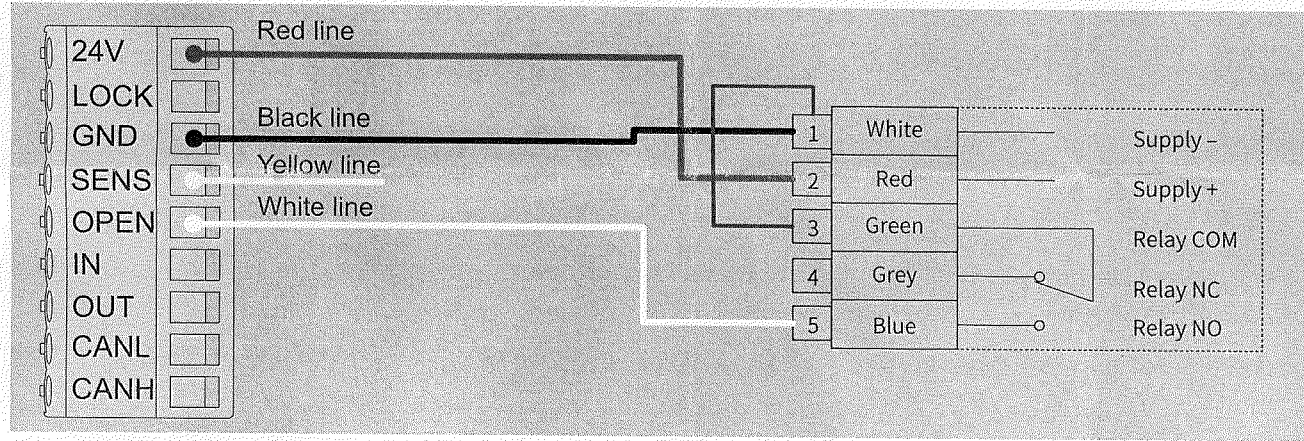

opk[®] opk E-Space Connecting Cable 4-Core, 5.000 mm Mounting Instruction

CleanSwitch

PrimeMotion B